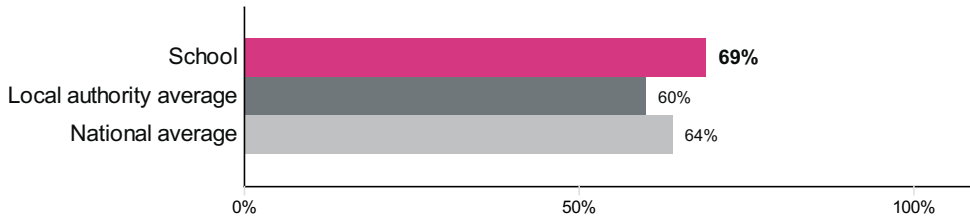

Foxhill Primary School (URN: 107432)

Key stage 2

This is provisional data for 2017/18. Any amendments made to this school's data will be reflected when we re-publish the data in a few months. National and local authority benchmarks may also change. Until these changes take effect, you may see differences between data on ASP and Compare school and college performance.

Progress in reading, writing and maths

Reading

Number of pupils = 29

Pupils with adjusted scores = 0

Confidence interval
-2.7 to 1.7

Writing

Number of pupils = 29

Pupils with adjusted scores = 0

Confidence interval
-1.4 to 2.8

Maths

Number of pupils = 29

Pupils with adjusted scores = 0

Confidence interval
1.2 to 5.2

Reading, writing and maths combined

Percentage of pupils achieving the expected standard or higher

Number of pupils = 29

Percentage achieving the expected standard or higher